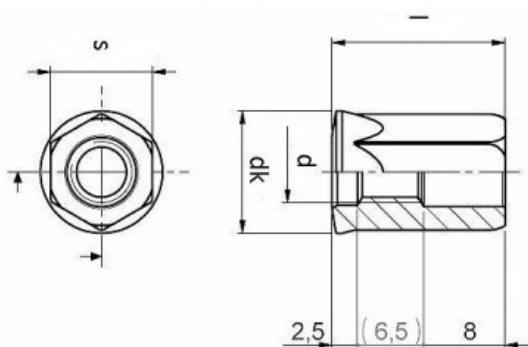

PRODUCT SHEET

Description:

Extra Screw Nut F/11.04.425-0, M6x17, 10mm Hex, Steel BZP

Item number:

11.04.424-0

Units	Box	Carton	HS Code	Barcode
Pcs.	1	2000	3926300090	
				5704866013529

d	dk	l	s
M6	12	17	10